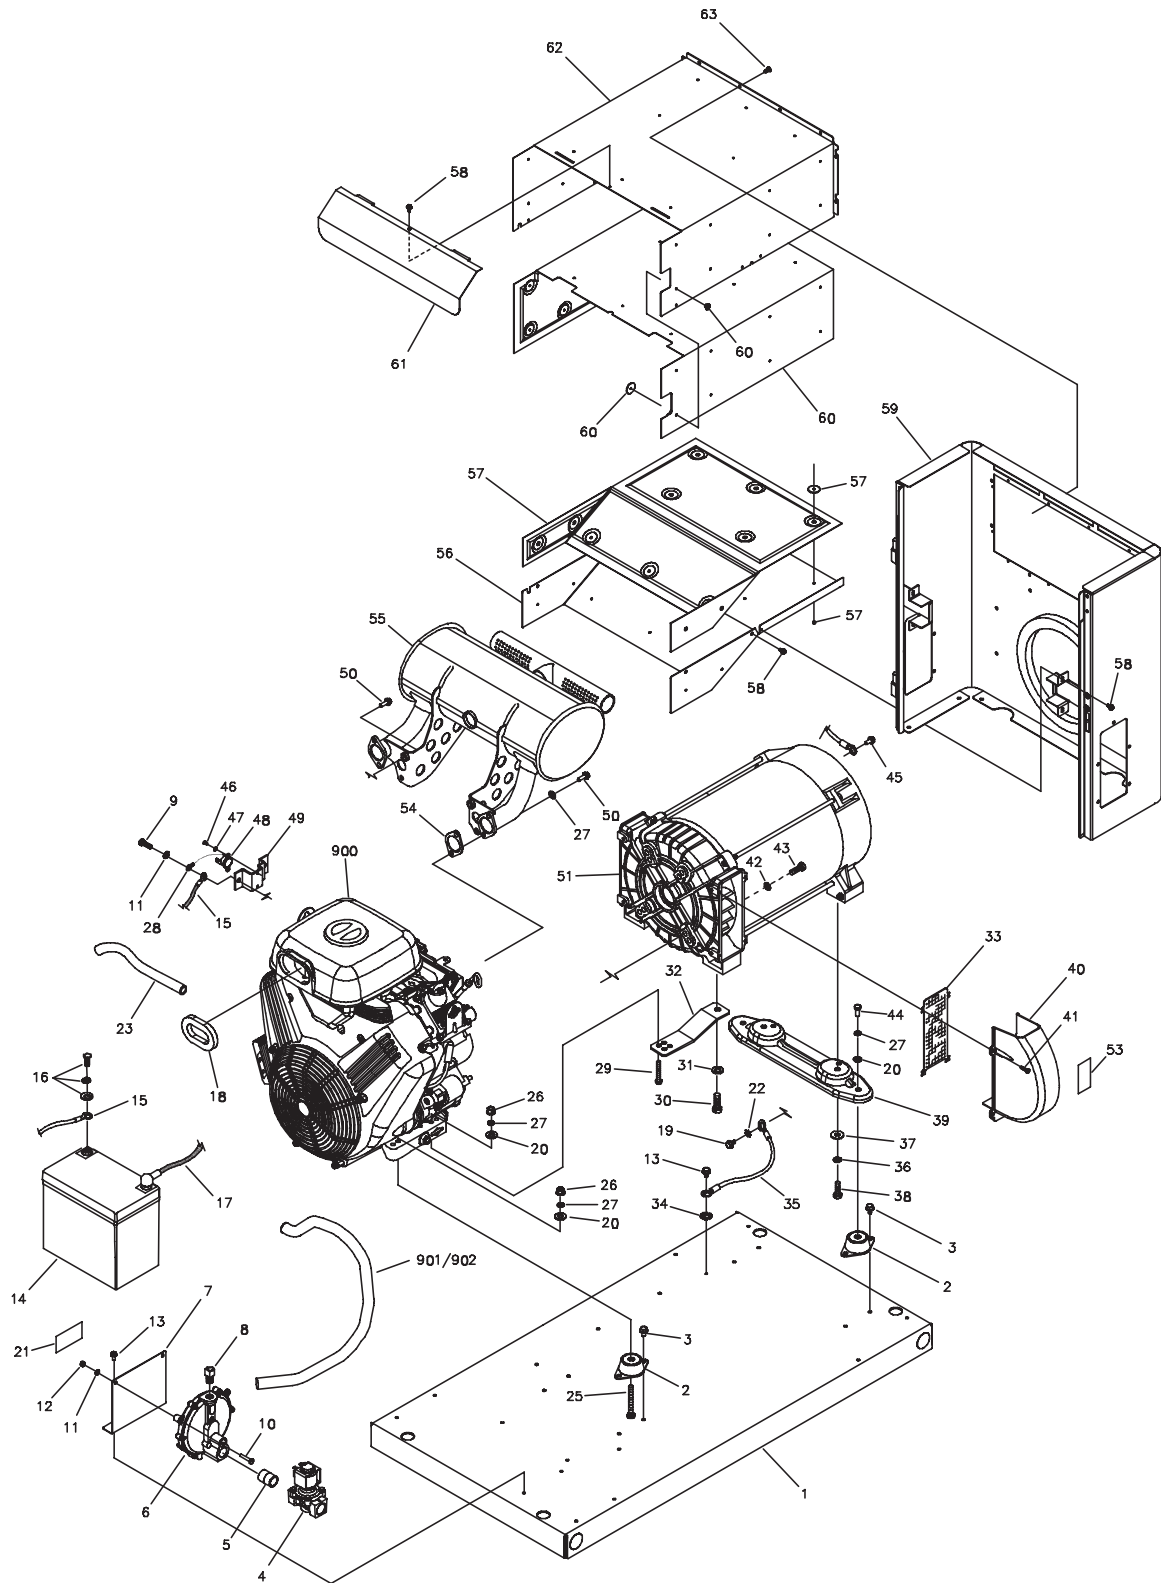

Exploded View - Main Unit

Copyright © 2008 Briggs & Stratton Power Products Group, LLC. All rights reserved. No part of this material may be reproduced or transmitted in any form by any means without the express written permission of Briggs & Stratton Power Products Group, LLC.

Illustrated Parts List - Main Unit

Item	Part #	Description	Item	Part #	Description
1	U203030GS	BASE, Mounting	49	194699GS	PLATE, Switch Oil Temp
2	187594GS	MOUNT, Vibration	50	809743	SCREW
3	24910GS	HHS, Trilobular 5/16 - 18 x 1/2	51	NSP	ASSY, Alt (see page 7)
4	194683GS	SOLENOID, Gas Fuel	53	206864GS	DECAL, Auto Start
5	194829GS	FITTING, Coupling	54	809872	GASKET
6	194830GS	REGULATOR	55	202885GS	MUFFLER
7	195936GS	BRACKET, Mounting Solenoid	56	202884GS	BASE, Muffler Box
8	202382GS	FITTING, 3/4 Flare to 3/8 NPT	57	203533GS	KIT, Insulation, Muffler Box Base
9	*	HHCS, M6 - 1.0 x 16	58	56893GS	CRIMPTITE, 10 - 24 x 1/2
10	*	HHCS, M6 - 1.0 x 30	59	202988GS	ASSY, Bulkhead, Alt End w/Insulation
11	*	WASHER, 1/4 Lock	60	203534GS	KIT, Insulation, Muffler Box Top
12	*	NUT, M6 - 1.0	61	194682GS	COLLECTOR, Muffler Box
13	B4300GS	HHS, Trilobular, 1/4 - 20 x 1/2	62	202883GS	BOX, Muffler Top
14	194818GS	BATTERY	63	192445GS	SCREW, 10 - 32 x 5/8
15	185939UGS	WIRE-A, Black	900	§	ENGINE
16	198913GS	KIT, Battery Hardware	901	843644	FUEL HOSE
17	198593DGS	WIRE-A, Red	902	843438	CLAMP
18	202958GS	TUBE, Air Cleaner			
19	B4995GS	HHS, Trilobular, 1/4-20 x 7/8			
20	*	WASHER, Flat 5/16 - M8	Items Not Illustrated		
21	206865GS	DECAL, Explosion/Fire	205950GS	MANUAL, Install	
22	*	WASHER, M6 Shakeproof	205951GS	MANUAL, Operator's	
23	1723165SM	HOSE, Oil Drain	277810	MANUAL, Engine	
25	*	HHCS, 5/16 - 18 x 2.5 Full Thread	205922GS	KIT, Manual/Accessory, HGS	
26	*	NUT, 5/16 - 18	198810GS	PAINT, Touchup, HGS, Gray	
27	*	WASHER, Lock 5/16 - M8	198811GS	PAINT, Touchup, Metallic Silver 1/2 oz Bottle	
29	*	HHCS, 5/16 - 18 x 2" Lg.	B3518GS	CAP, Funnel Oil Bottle	
30	*	HHCS, M12 - 1.75 x 35	202295GS	HOSE, Flex	
31	*	WASHER, M12	198866GS	KIT, Led Remote	
32	B194685GS	SUPPORT, Eng/Alt, Black	203434GS	KIT, Decals, Service	
33	202922GS	SCREEN			
34	*	WASHER, Shakeproof Ext. M6-1/4	Optional Accessories		
35	185939WGS	WIRE, Ground	199475GS	PAINT, Touchup, Spray, Silver, 12oz	
36	*	WASHER, 3/8 Lock	199474GS	PAINT, Touchup, Spray, Gray, 12oz	
37	*	WASHER, Flat, 3/8 - M10	6030	KIT, Cold Weather (Includes Battery and Oil Warmers)	
38	*	HHCS, 3/8 - 16 x 1			
39	B198896GS	BRACKET, Mounting Alt, Black			
40	202761GS	DUCT, Air			
41	*	SCREW, M5.8 x 10, Taptite			
42	*	WASHER, Lock 3/8			
43	*	SHCS, 3/8 - 16 x 1-1/4			
44	*	HHCS, 5/16 - 18 x 3/4			
45	B4300GS	HHS, Trilobular, 1/4 - 20 x 1/2			
46	*	PPHMS, 4-40 x 0.19			
47	*	WASHER, Lock #4			
48	186205GS	SWITCH, Oil Temp			

* - Items without part numbers are common fasteners and are available at local hardware stores.

§ - Contact Engine Manufacturer